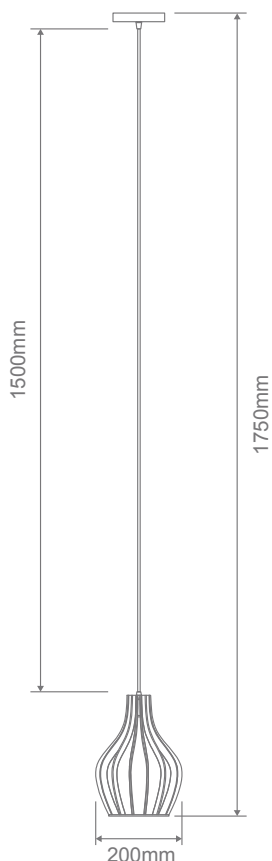

## FELIX Timber Pendant

### Description

FELIX Timber series range offers a very modern and natural feel to most living and entertaining spaces with the open slat design and organic composition. Available in a modern teardrop design, in a Natural Plywood wood finish. Suitable for living, dining, bedrooms, as well as restaurants and Cafes to achieve a contemporary look.

### Specification Features

Input Voltage: 240V  
 Power (W): 25W LED Max  
 IP rating (IP): 20  
 Lamp base: E27  
*Requires: 1xE27 Globe. Not included*

### Diagrams / Additional

| Item No.  | Variant |
|-----------|---------|
| FELIX-PDT | 22765   |